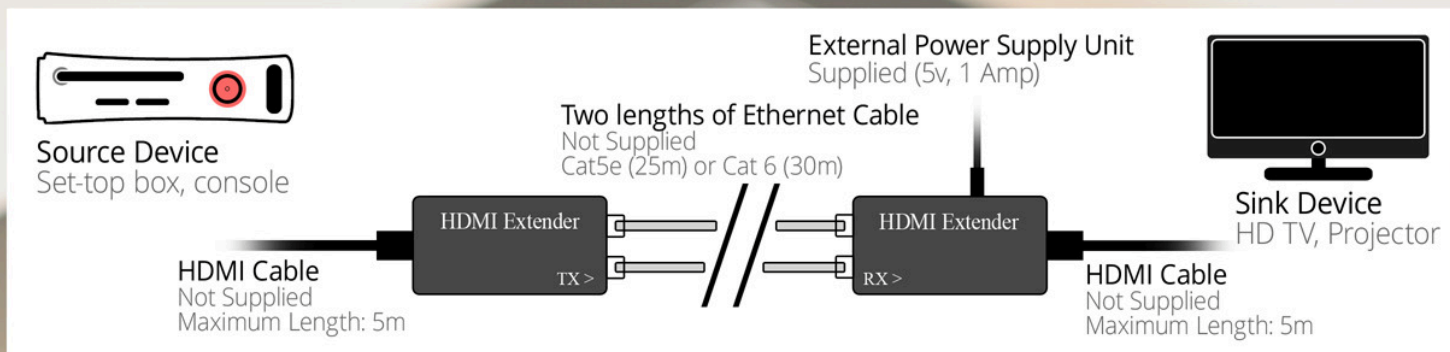

HDMI EXTENDERS

HDMI Over Ethernet Extender

The HDMI extender uses two lengths of Cat5e or Cat6 cable to extend the distance between a HDMI source and a HDMI display. The advantage of using patch cables over HDMI cables is that you can increase the distance and alter the length of the cable more easily.

Package Contents

- Sender Unit
- Receiver Unit
- 5v DC Power Supply
- User Manual

Features

- Allows HDMI signals to be transferred over long distances using standard network cables
- Supports 1080p resolution
- HDCP Compliant
- Compact size
- Supports HDMI 36-bit deep colour

CODE	DESCRIPTION
HD-EX300A	HDMI over Ethernet Extender

CABLE	LENGTH	RESOLUTION
Cat6	30m	1080p
Cat6	40m	1080i / 720p
Cat6	45m	480p
Cat5e	25m	1080p
Cat5e	35m	1080i / 720p
Cat5e	45m	480p

HDMI / Extenders

sales@cablesdirect.co.uk